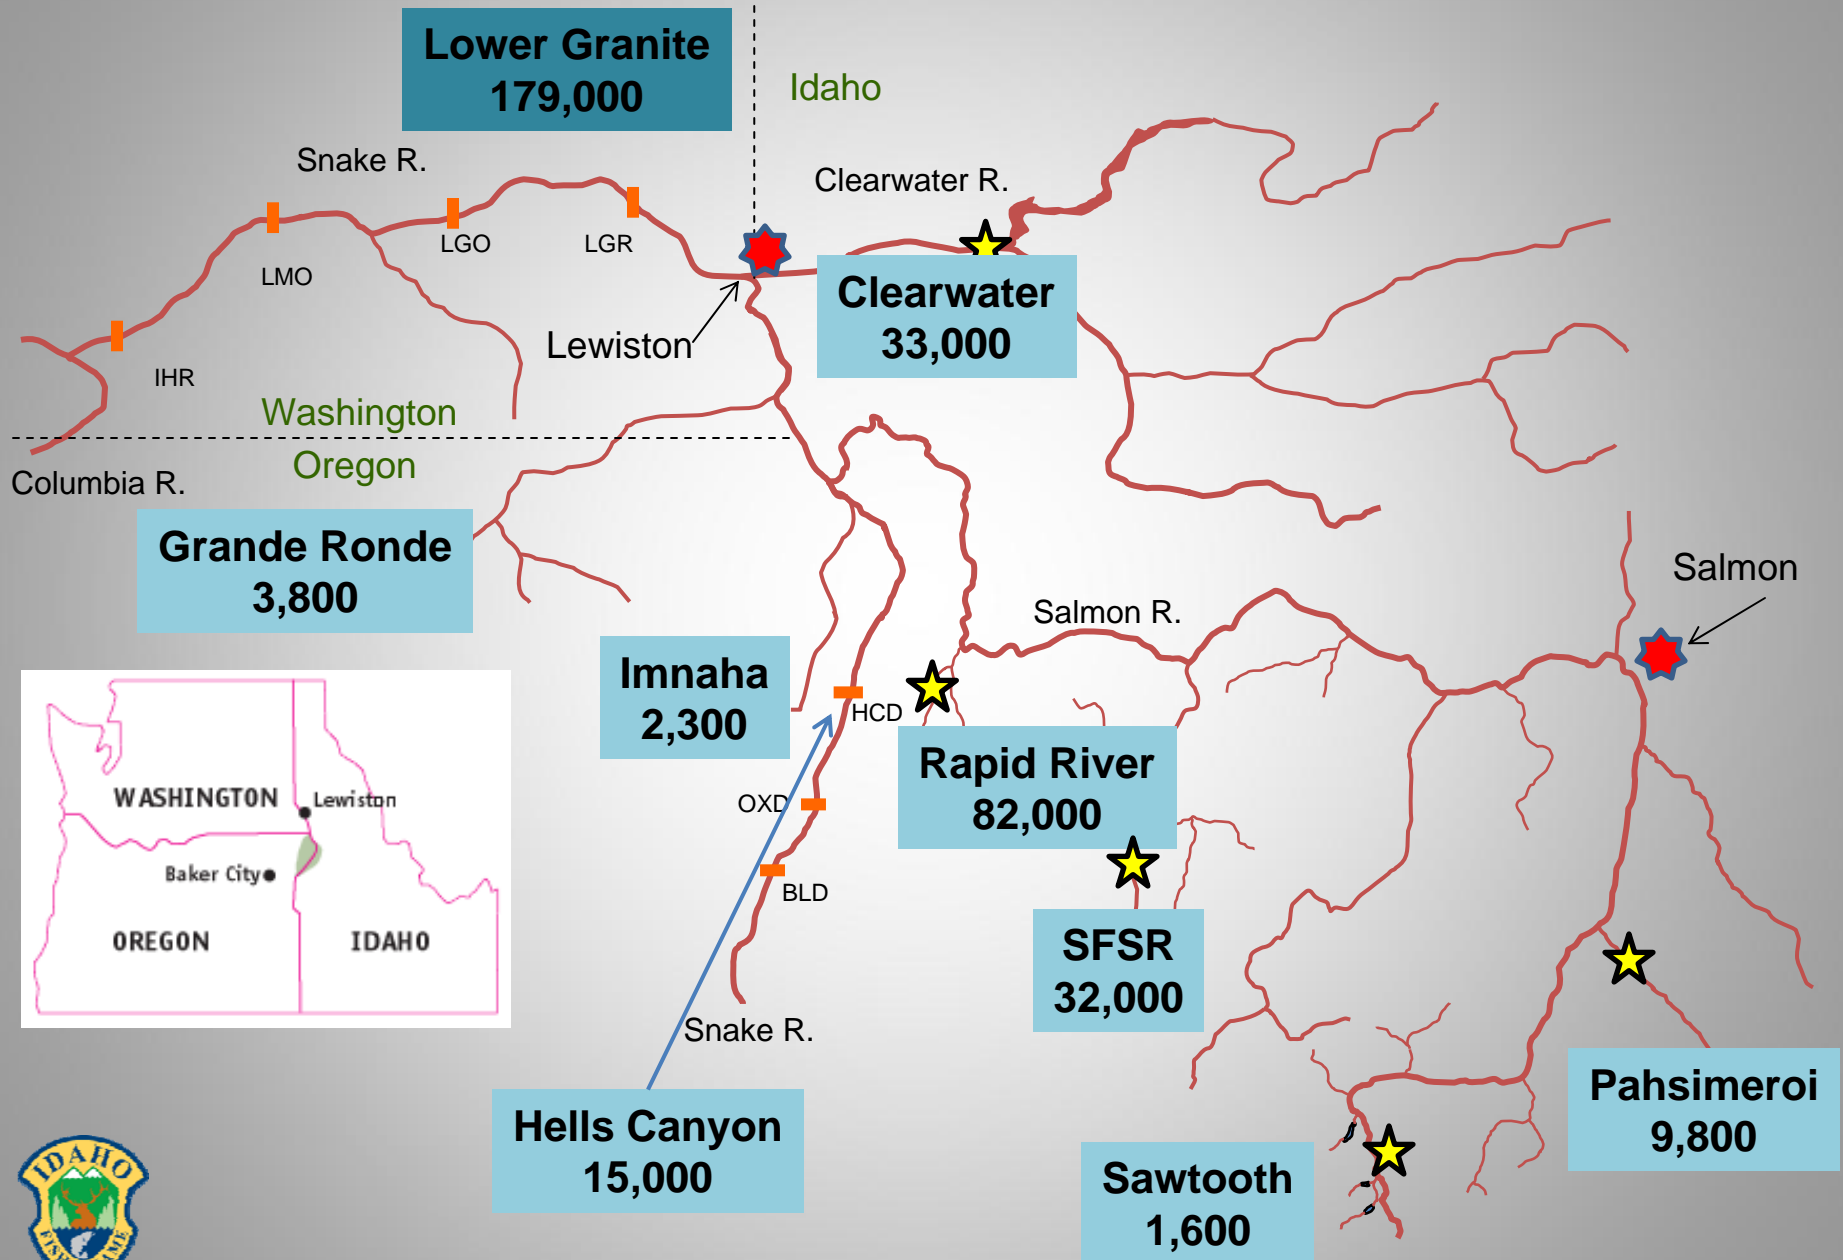

Terminal area hatchery sp/su Chinook forecasts