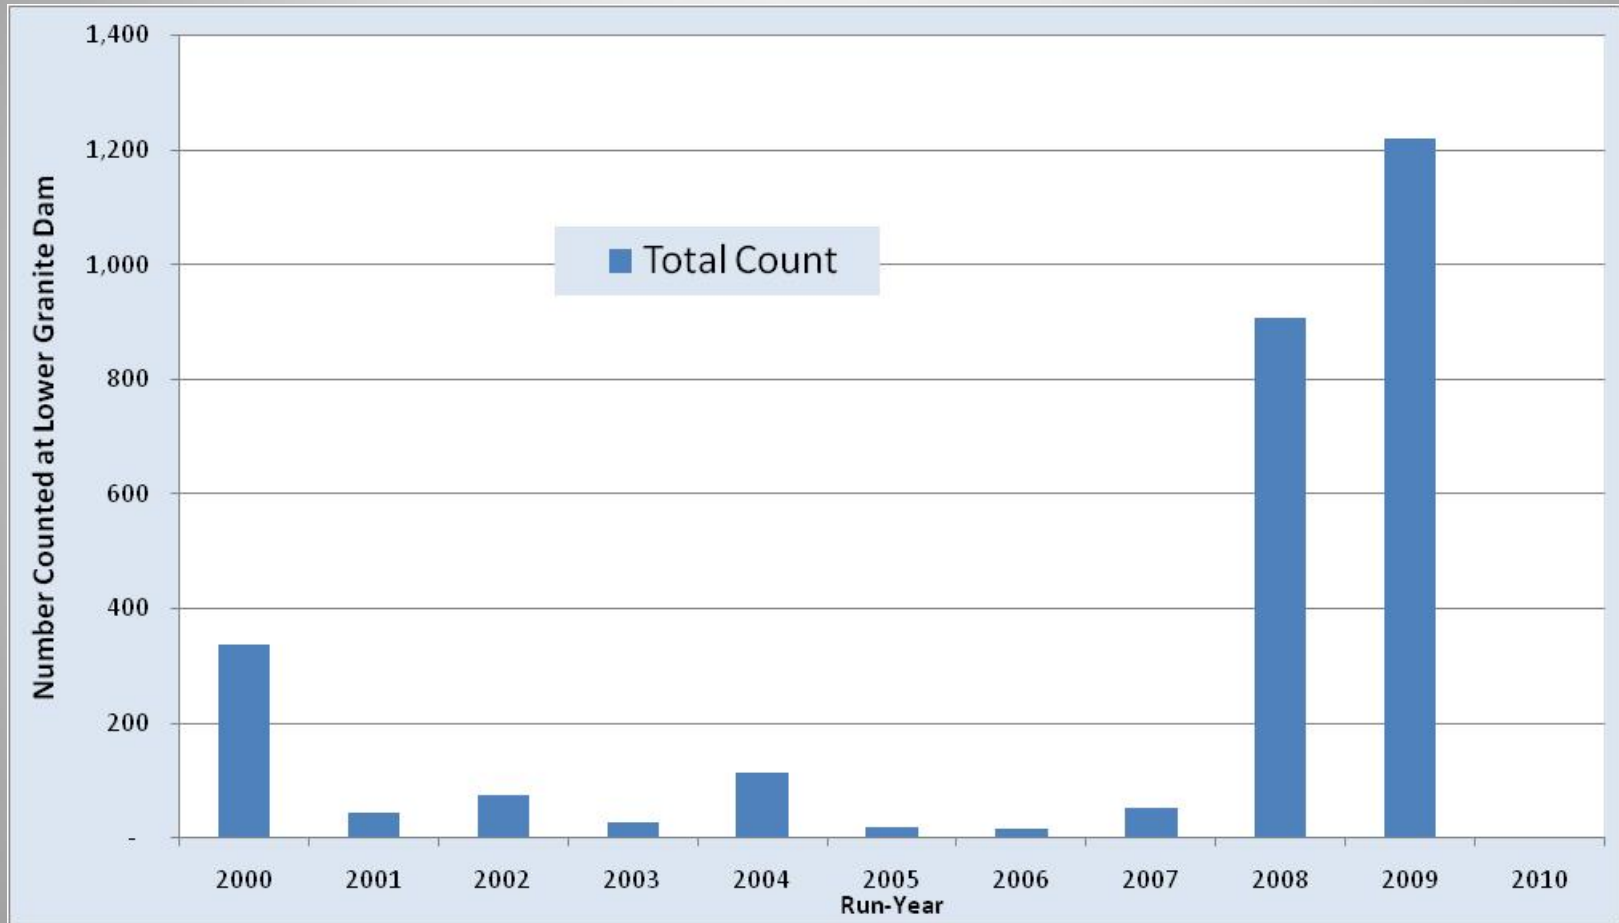

SOCKEYE SALMON

Estimated Return Of

Species: Sockeye Salmon
Run:
Origin: Wild and Hatchery
Period: 2000 – 2009