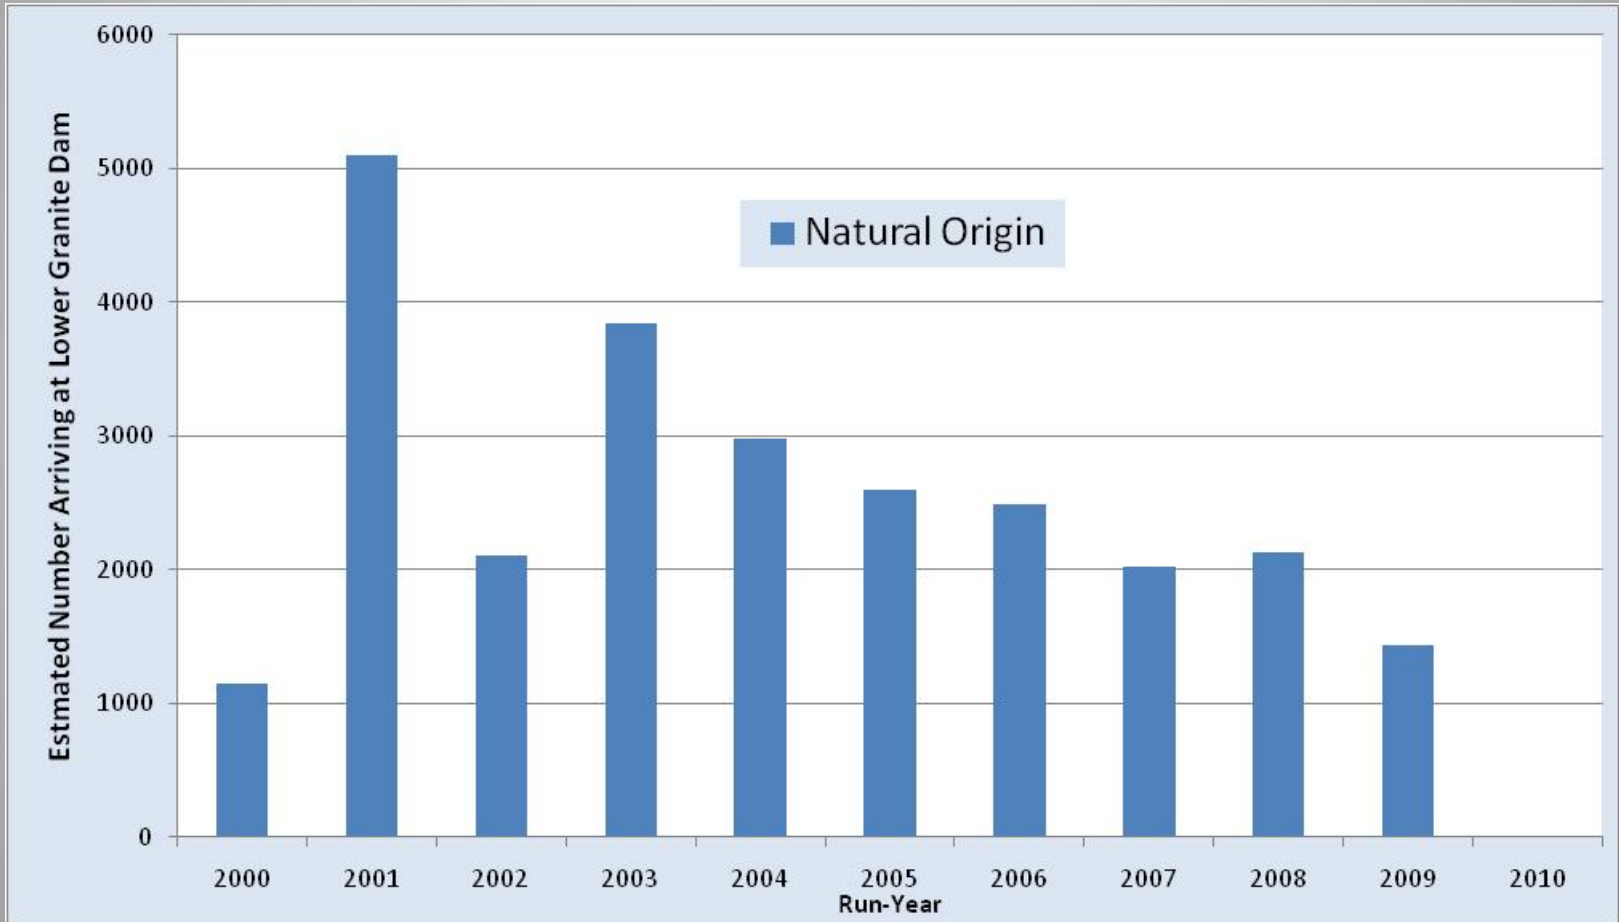

CHINOOK SALMON

Estimated Return Of

Species: Chinook Salmon
Run: Fall
Origin: Natural
Period: 2000 – 2009