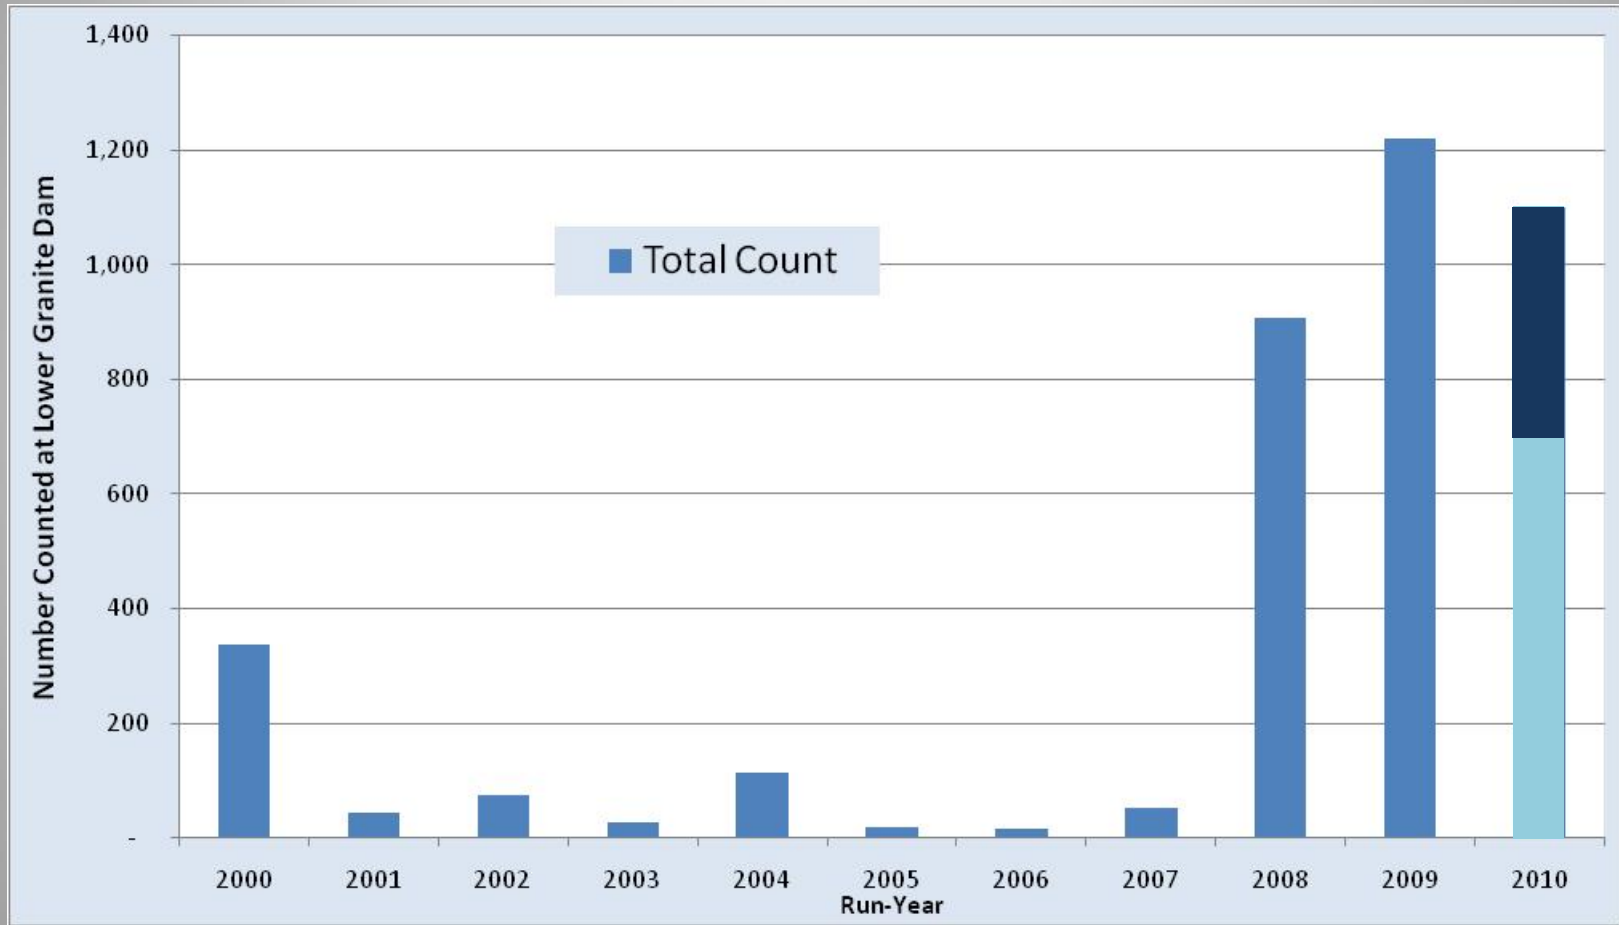

SOCKEYE SALMON

Estimated Return Of

Species: Sockeye Salmon
Run:
Origin: Wild and Hatchery
Period: 2000 – 2009 and 2010 Forecast