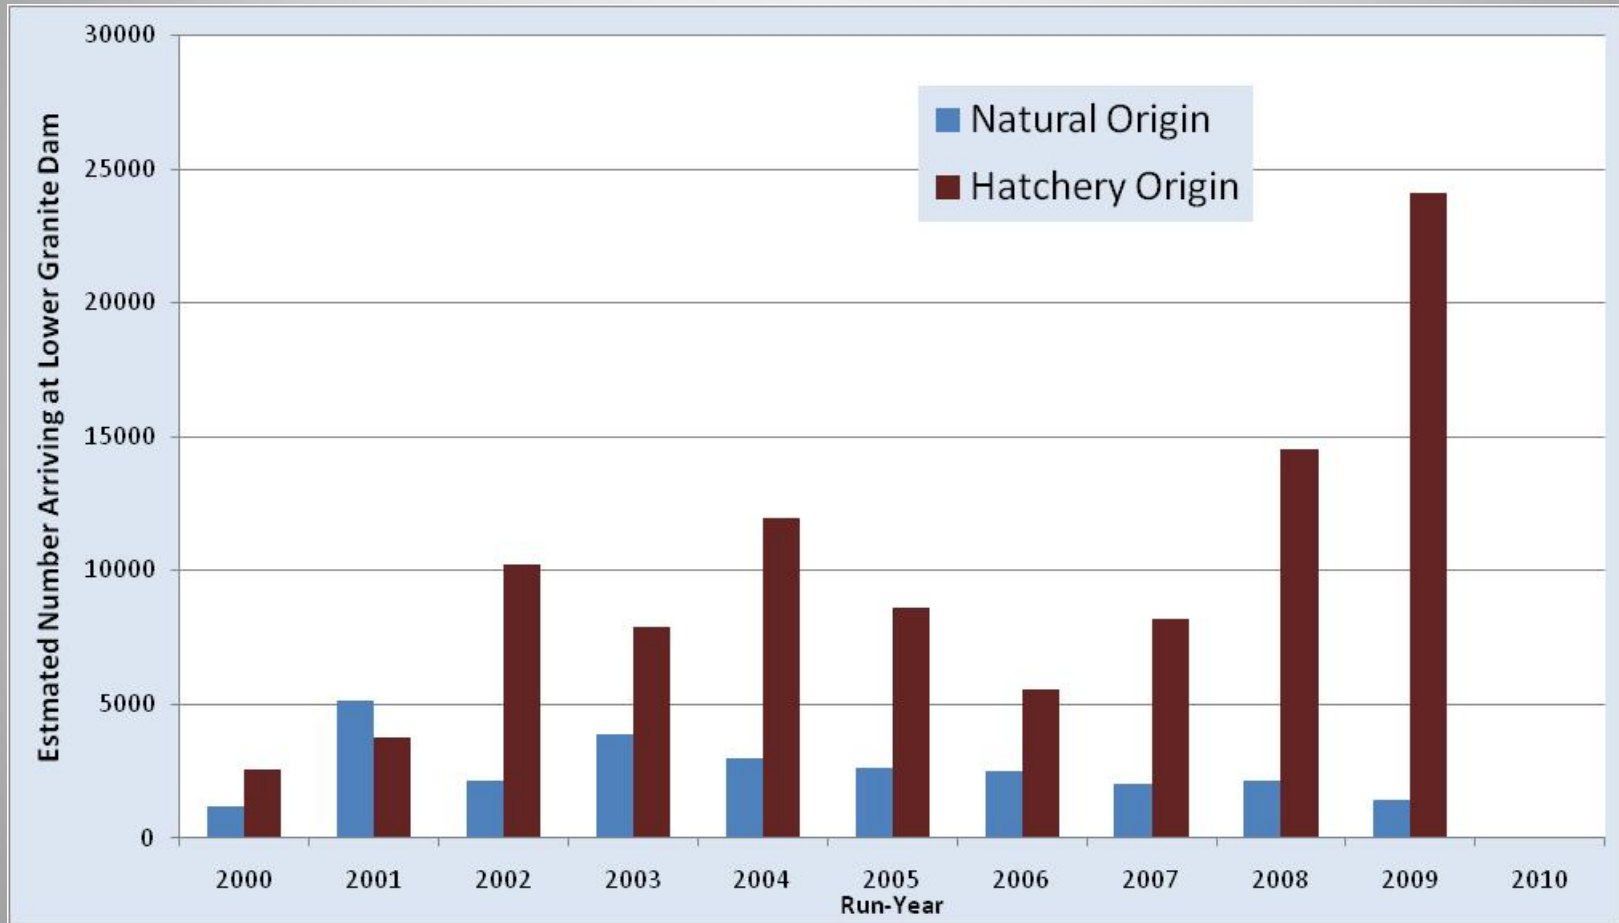

CHINOOK SALMON

Estimated Return Of

Species: Chinook Salmon
Run: Fall
Origin: Natural and Hatchery
Period: 2000 – 2009