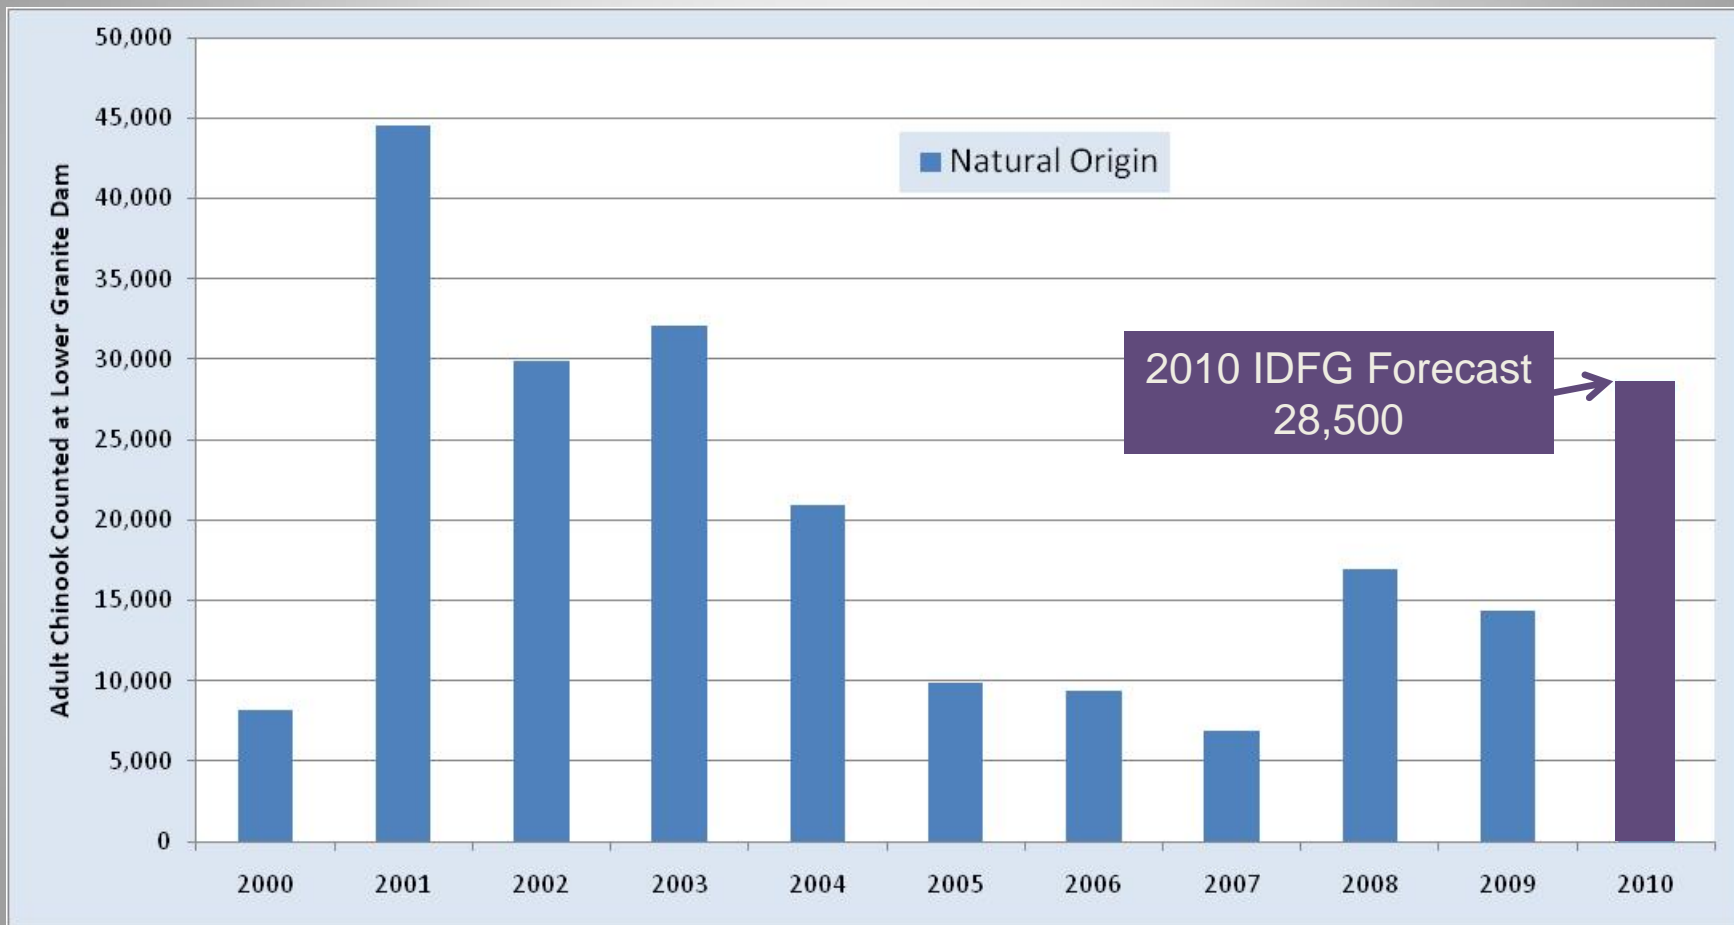

CHINOOK SALMON

Estimated Return Of

Species: Chinook Salmon
Run: Spring/Summer
Origin: Natural
Period: 2000 – 2009 and 2010 forecast