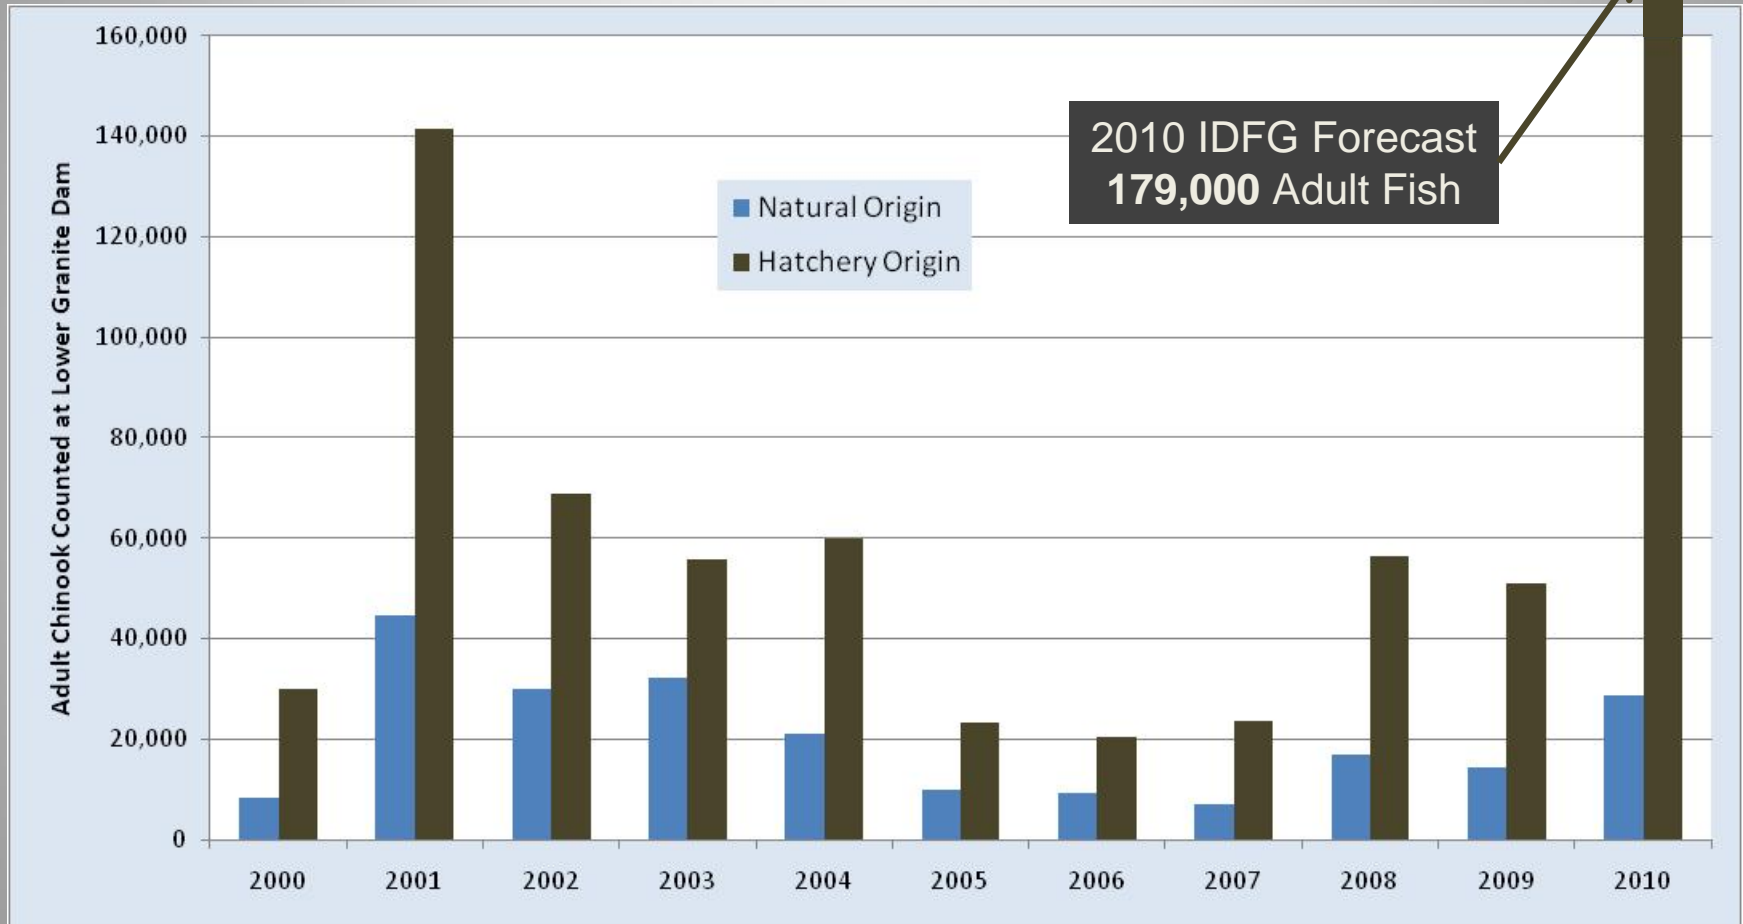

CHINOOK SALMON

Estimated Return Of

Species: Chinook Salmon
Run: Spring/Summer
Origin: Natural and Hatchery
Period: 2000 – 2009 and 2010 forecast