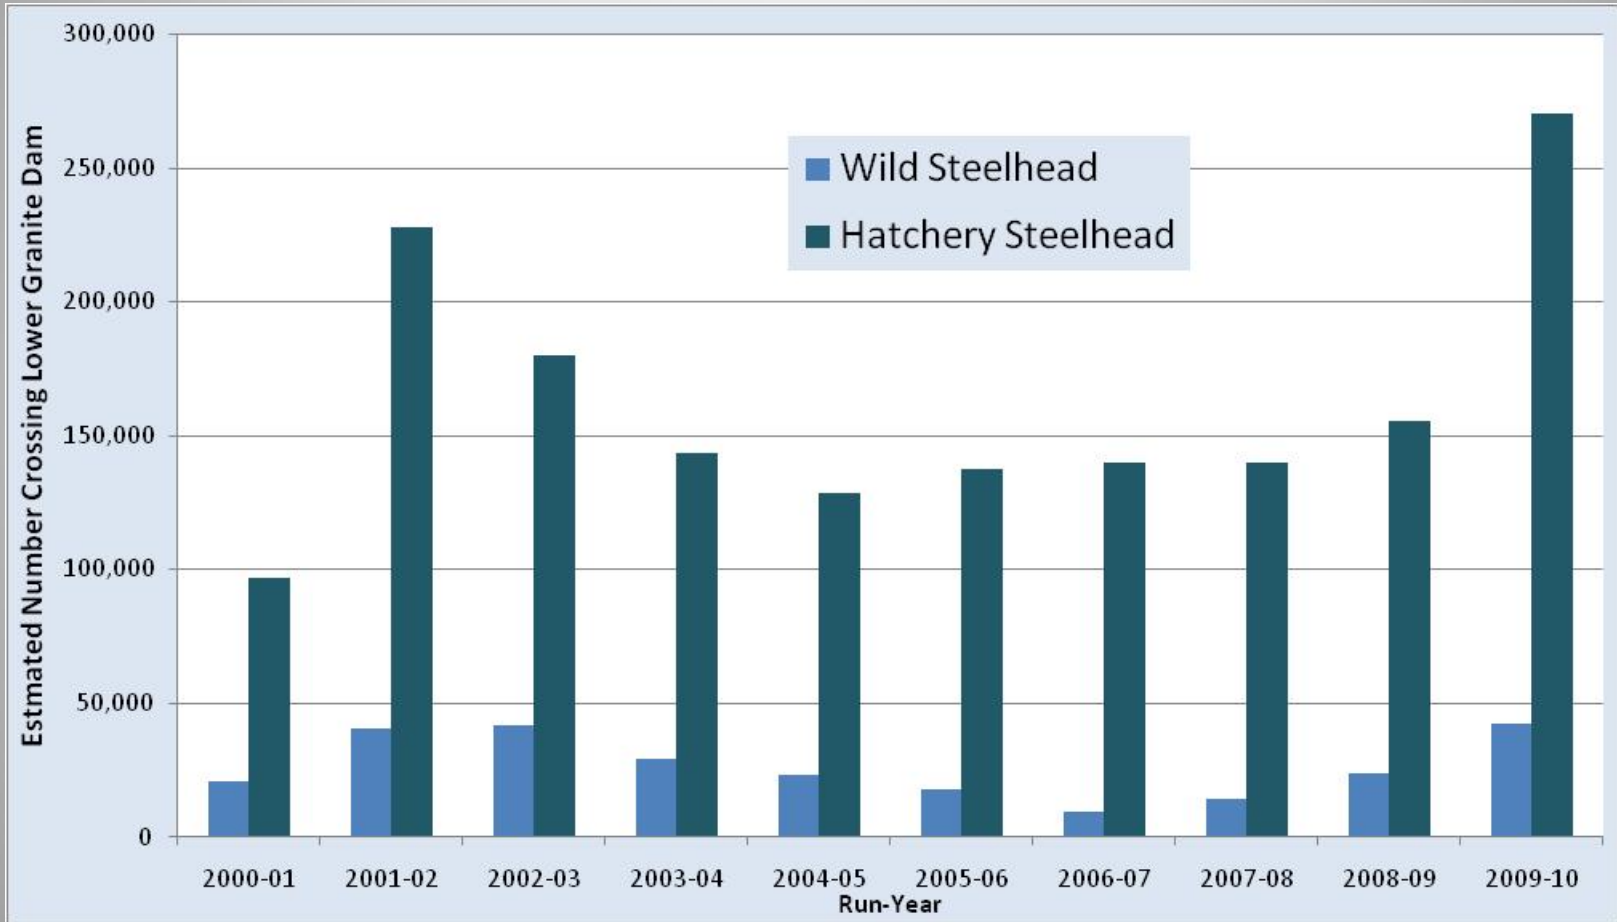

# Summer Steelhead Run-Years

## Estimated Return Of

*Species:* Steelhead  
*Run:* Summer, A and B  
*Origin:* Wild  
*Period:* 2000 – 2009

## Estimated Return Of

*Species:* Steelhead  
*Run:* Summer, A and B  
*Origin:* Wild and Hatchery  
*Period:* 2000 – 2009