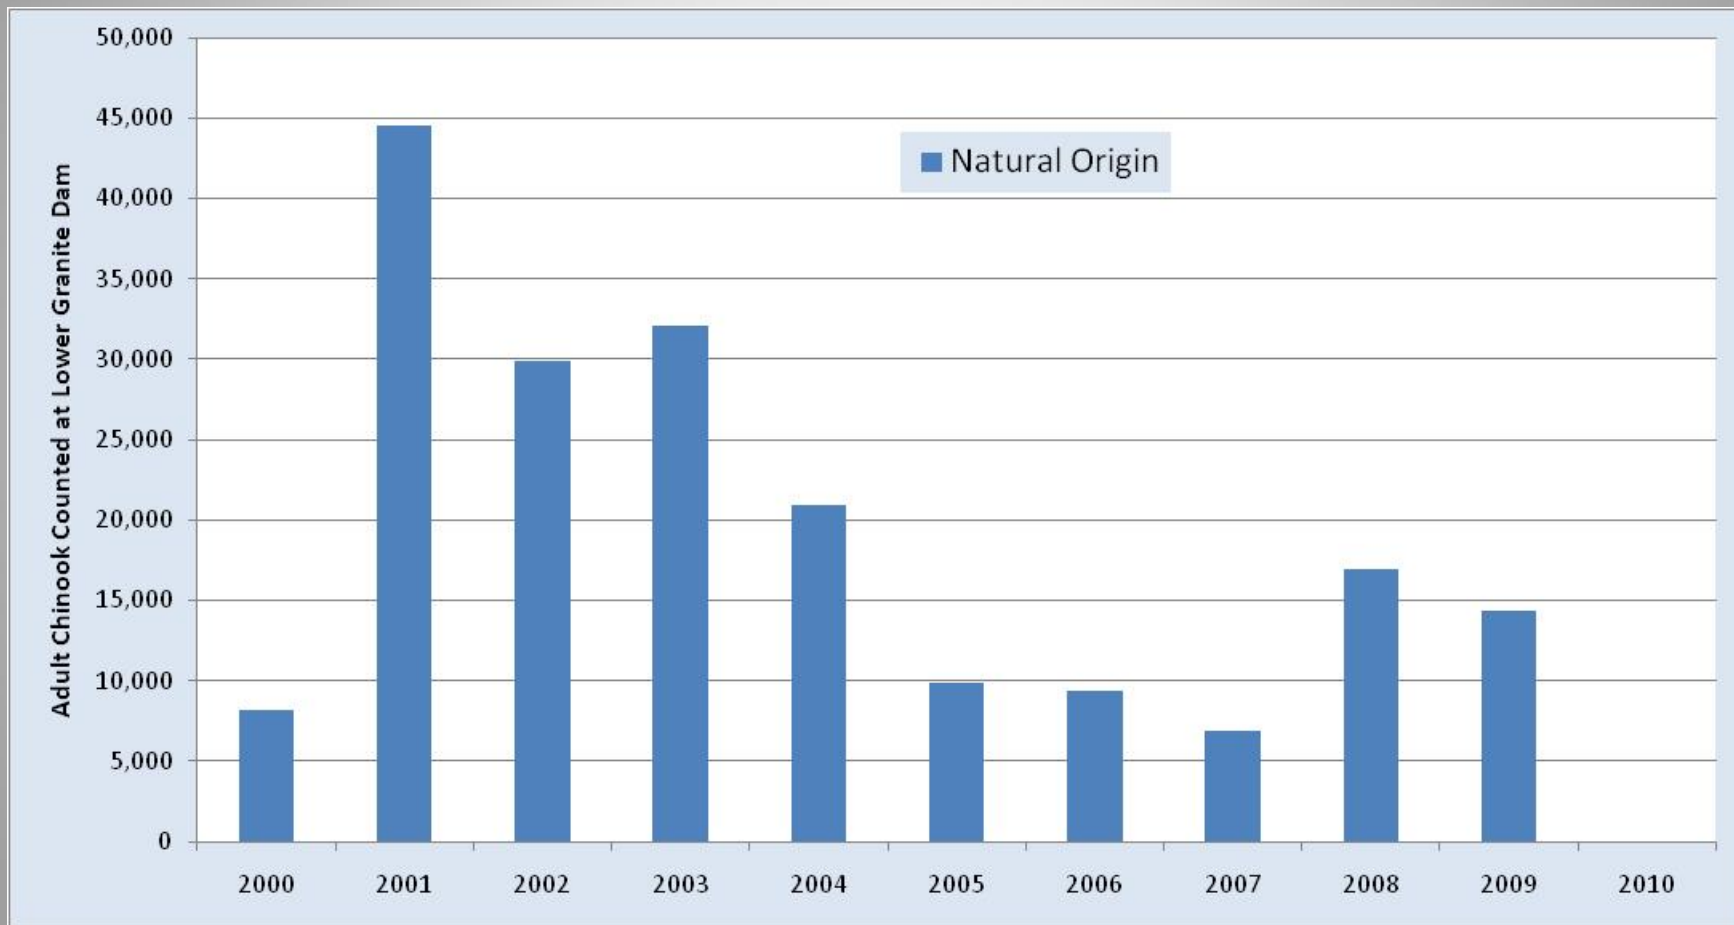

CHINOOK SALMON

Estimated Return Of

Species: Chinook Salmon
Run: Spring/Summer
Origin: Natural
Period: 2000 – 2009